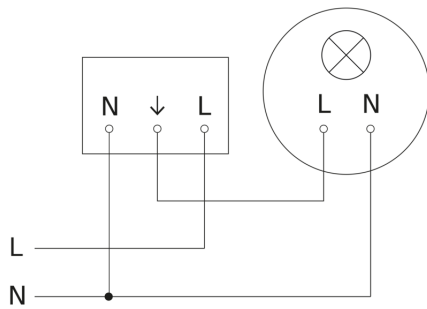

Motion detector - Professional Line

IS 345

V3 KNX - in-ceiling installation, sq. white

EAN 4007841 079680

Article number 079680

IS 345

V3 KNX - in-ceiling installation, sq. white
EAN 4007841 079680
Article number 079680

Master circuit diagram

Master/slave interconnection circuit diagram